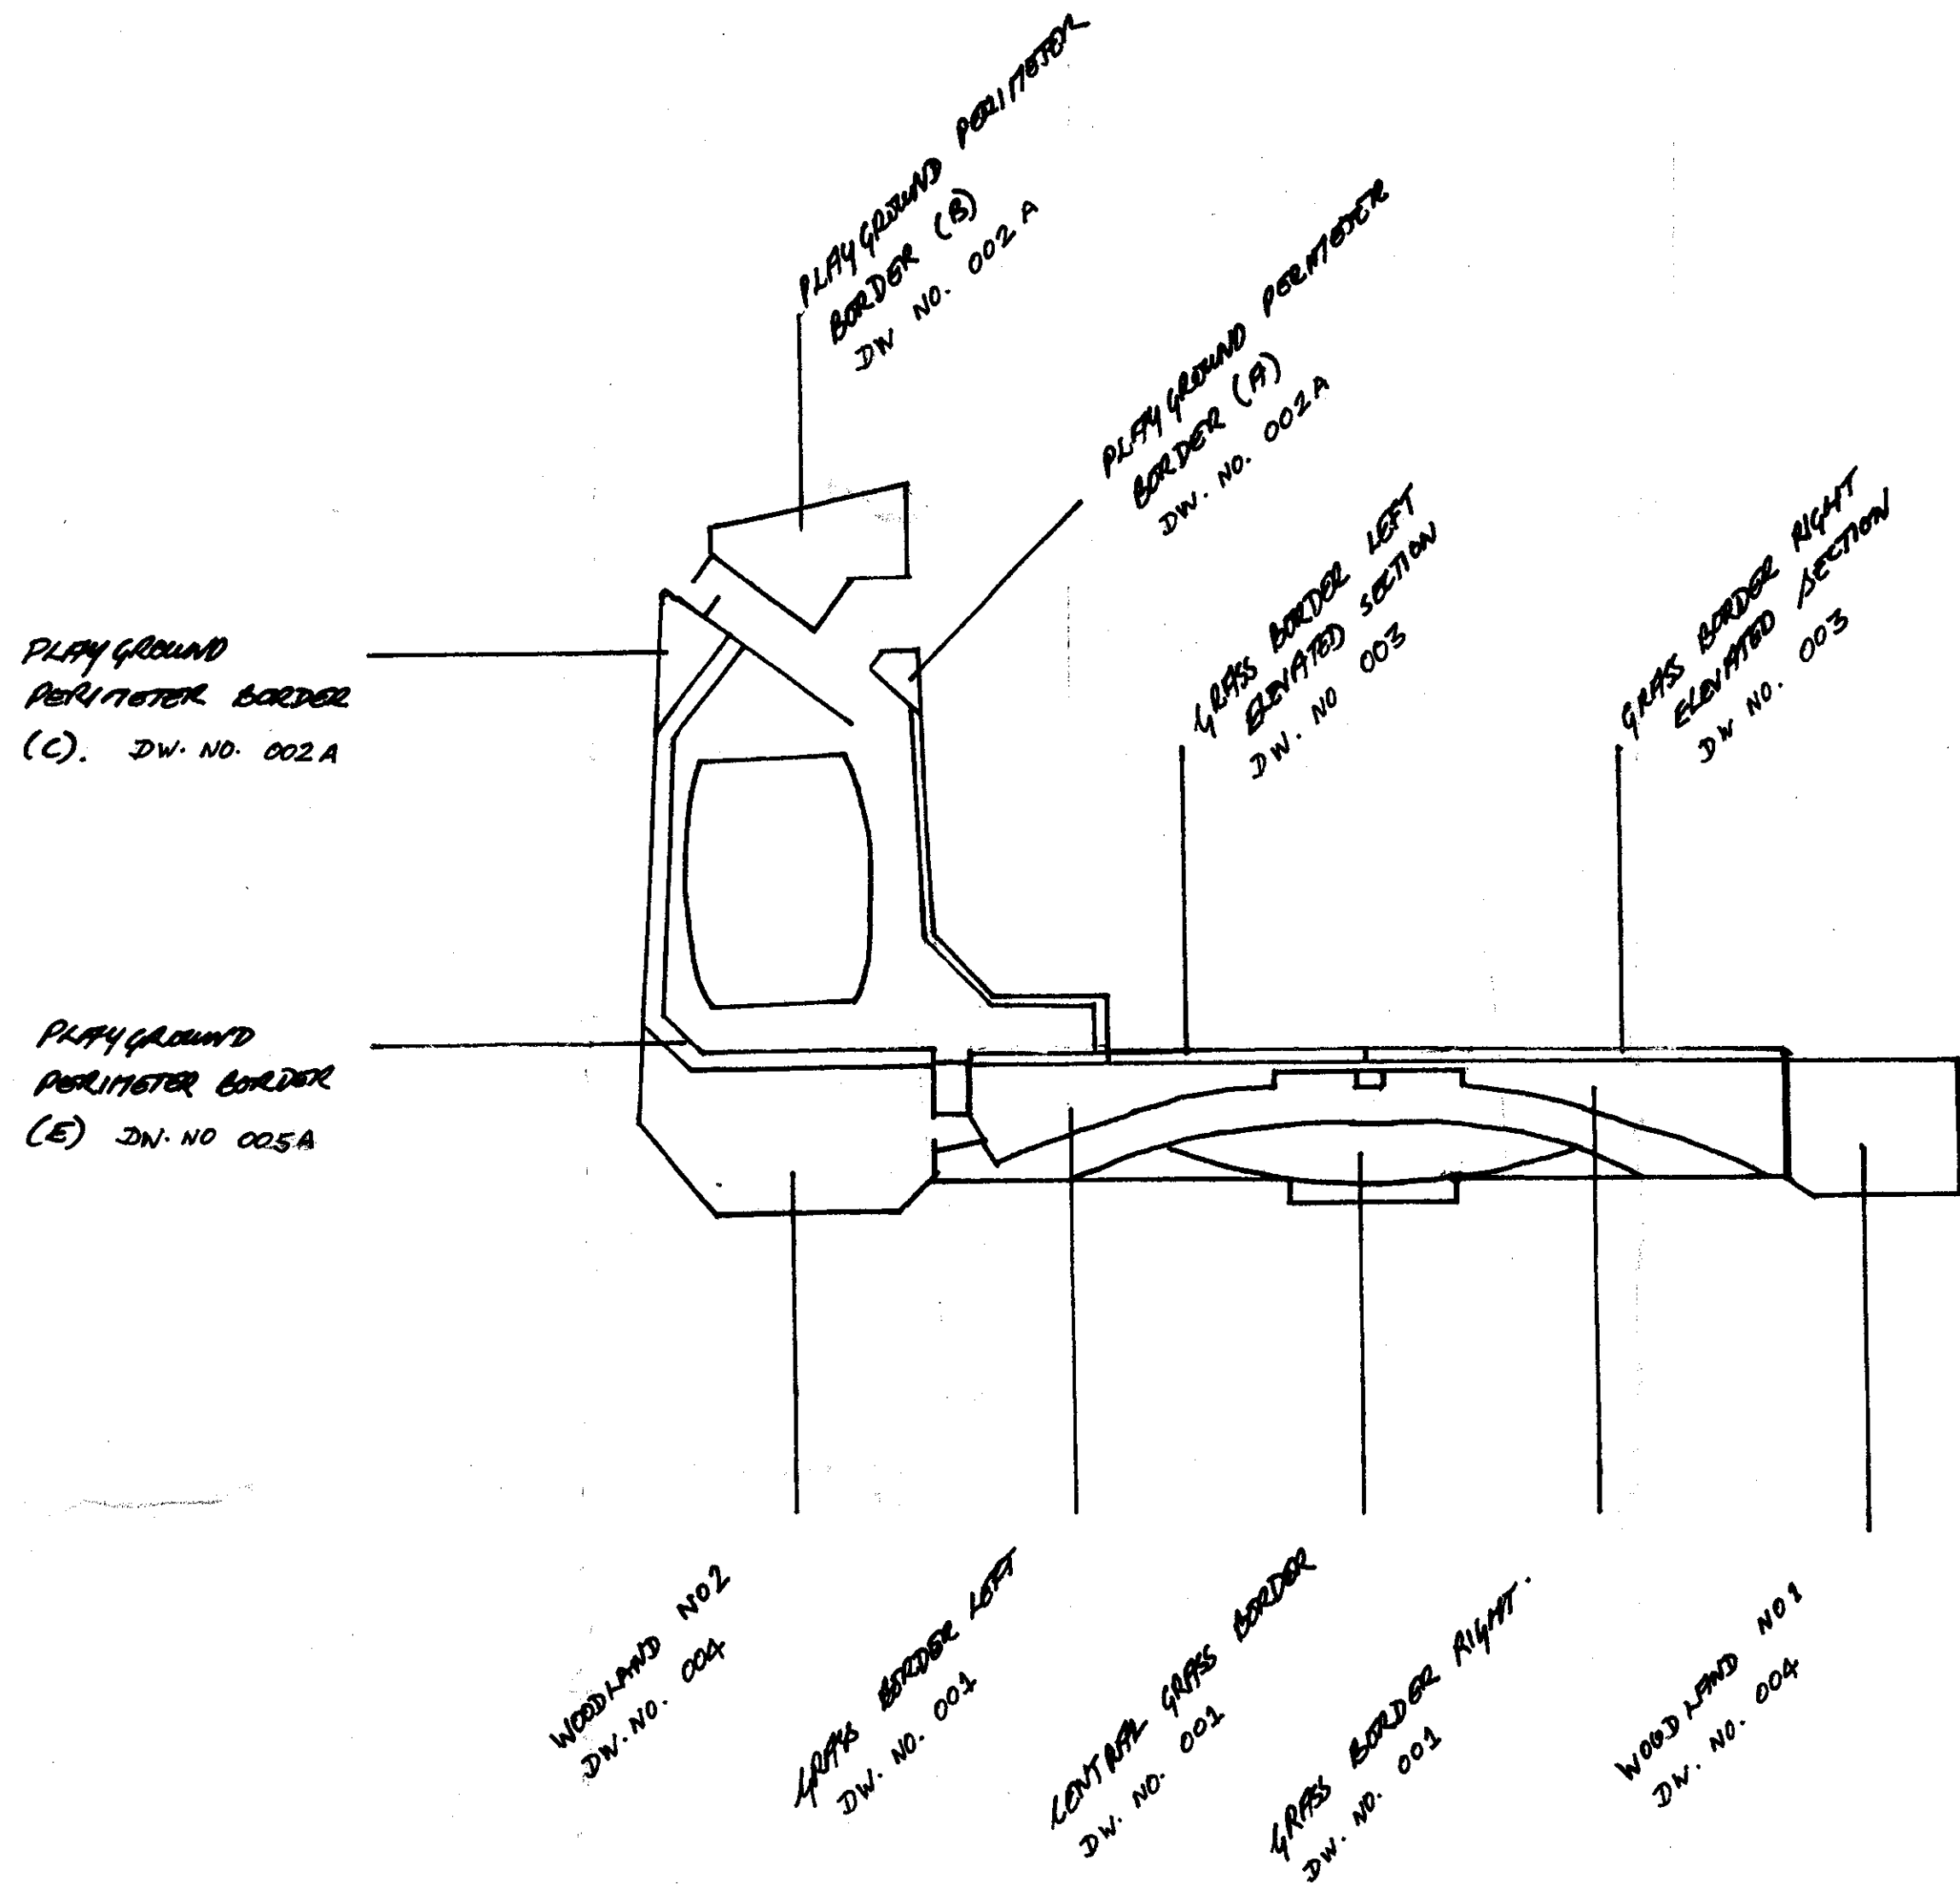

03/11/11 DD1

LONDON
RICHMOND BOROUGH COUNCIL
09 SEP 2004
PLANNING

 <small>80 STATION ROAD HAMPTON + MIDDLESEX TW12 2XK</small>	t: 020 8979 7878 f: 020 8979 8118 e: info@greenscheme.com w: www.greenscheme.com
	Do Not Scale From Plan Dw. No. 006 A
Project - TWICKENHAM RIVERIDE Client - RICHMOND BOROUGH COUNCIL Detail - LANDSCAPE BORDER KEY Scale - 1:500 MAPS Date - AUGUST '04	