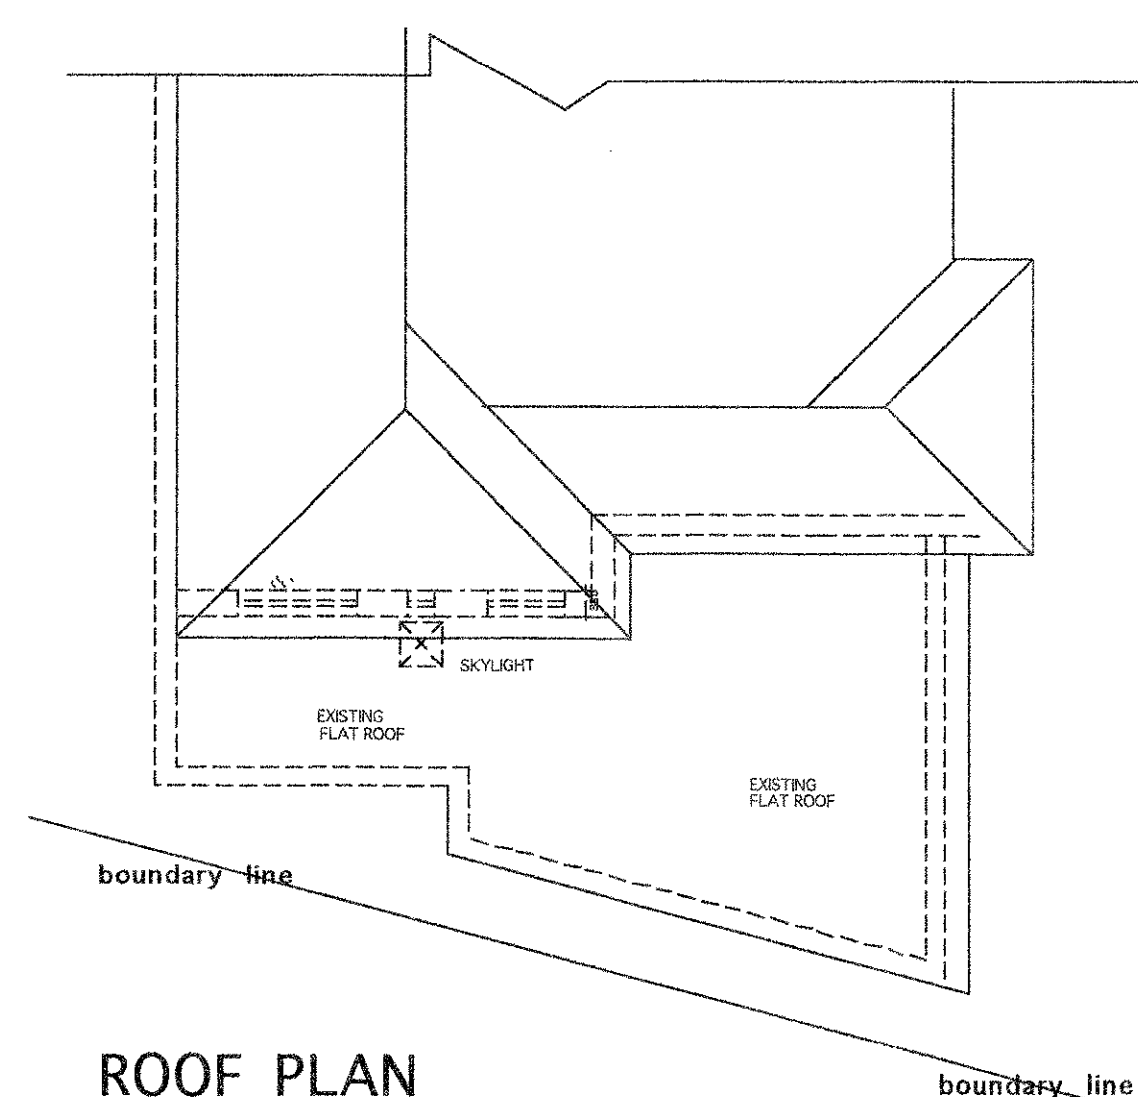

**APPROVED**  
 04/25/04  
 HOT

Received  
 23 Sept 04

**OFFICE COPY**  
 DO NOT REMOVE FROM FILE

A Bay window revised following meeting with LBRUT/ C.Tankard & A.Spyro 21/9/2004

Revisions:

Client: The Usmani Family		
Title: Existing Survey 1 Blanford Avenue Whitton Middlesex TW2 6HS Day Tel 01923 298200		
Scale: 1:50 & 1:1250	Date: July 7 /04	Number: EH 2514/02