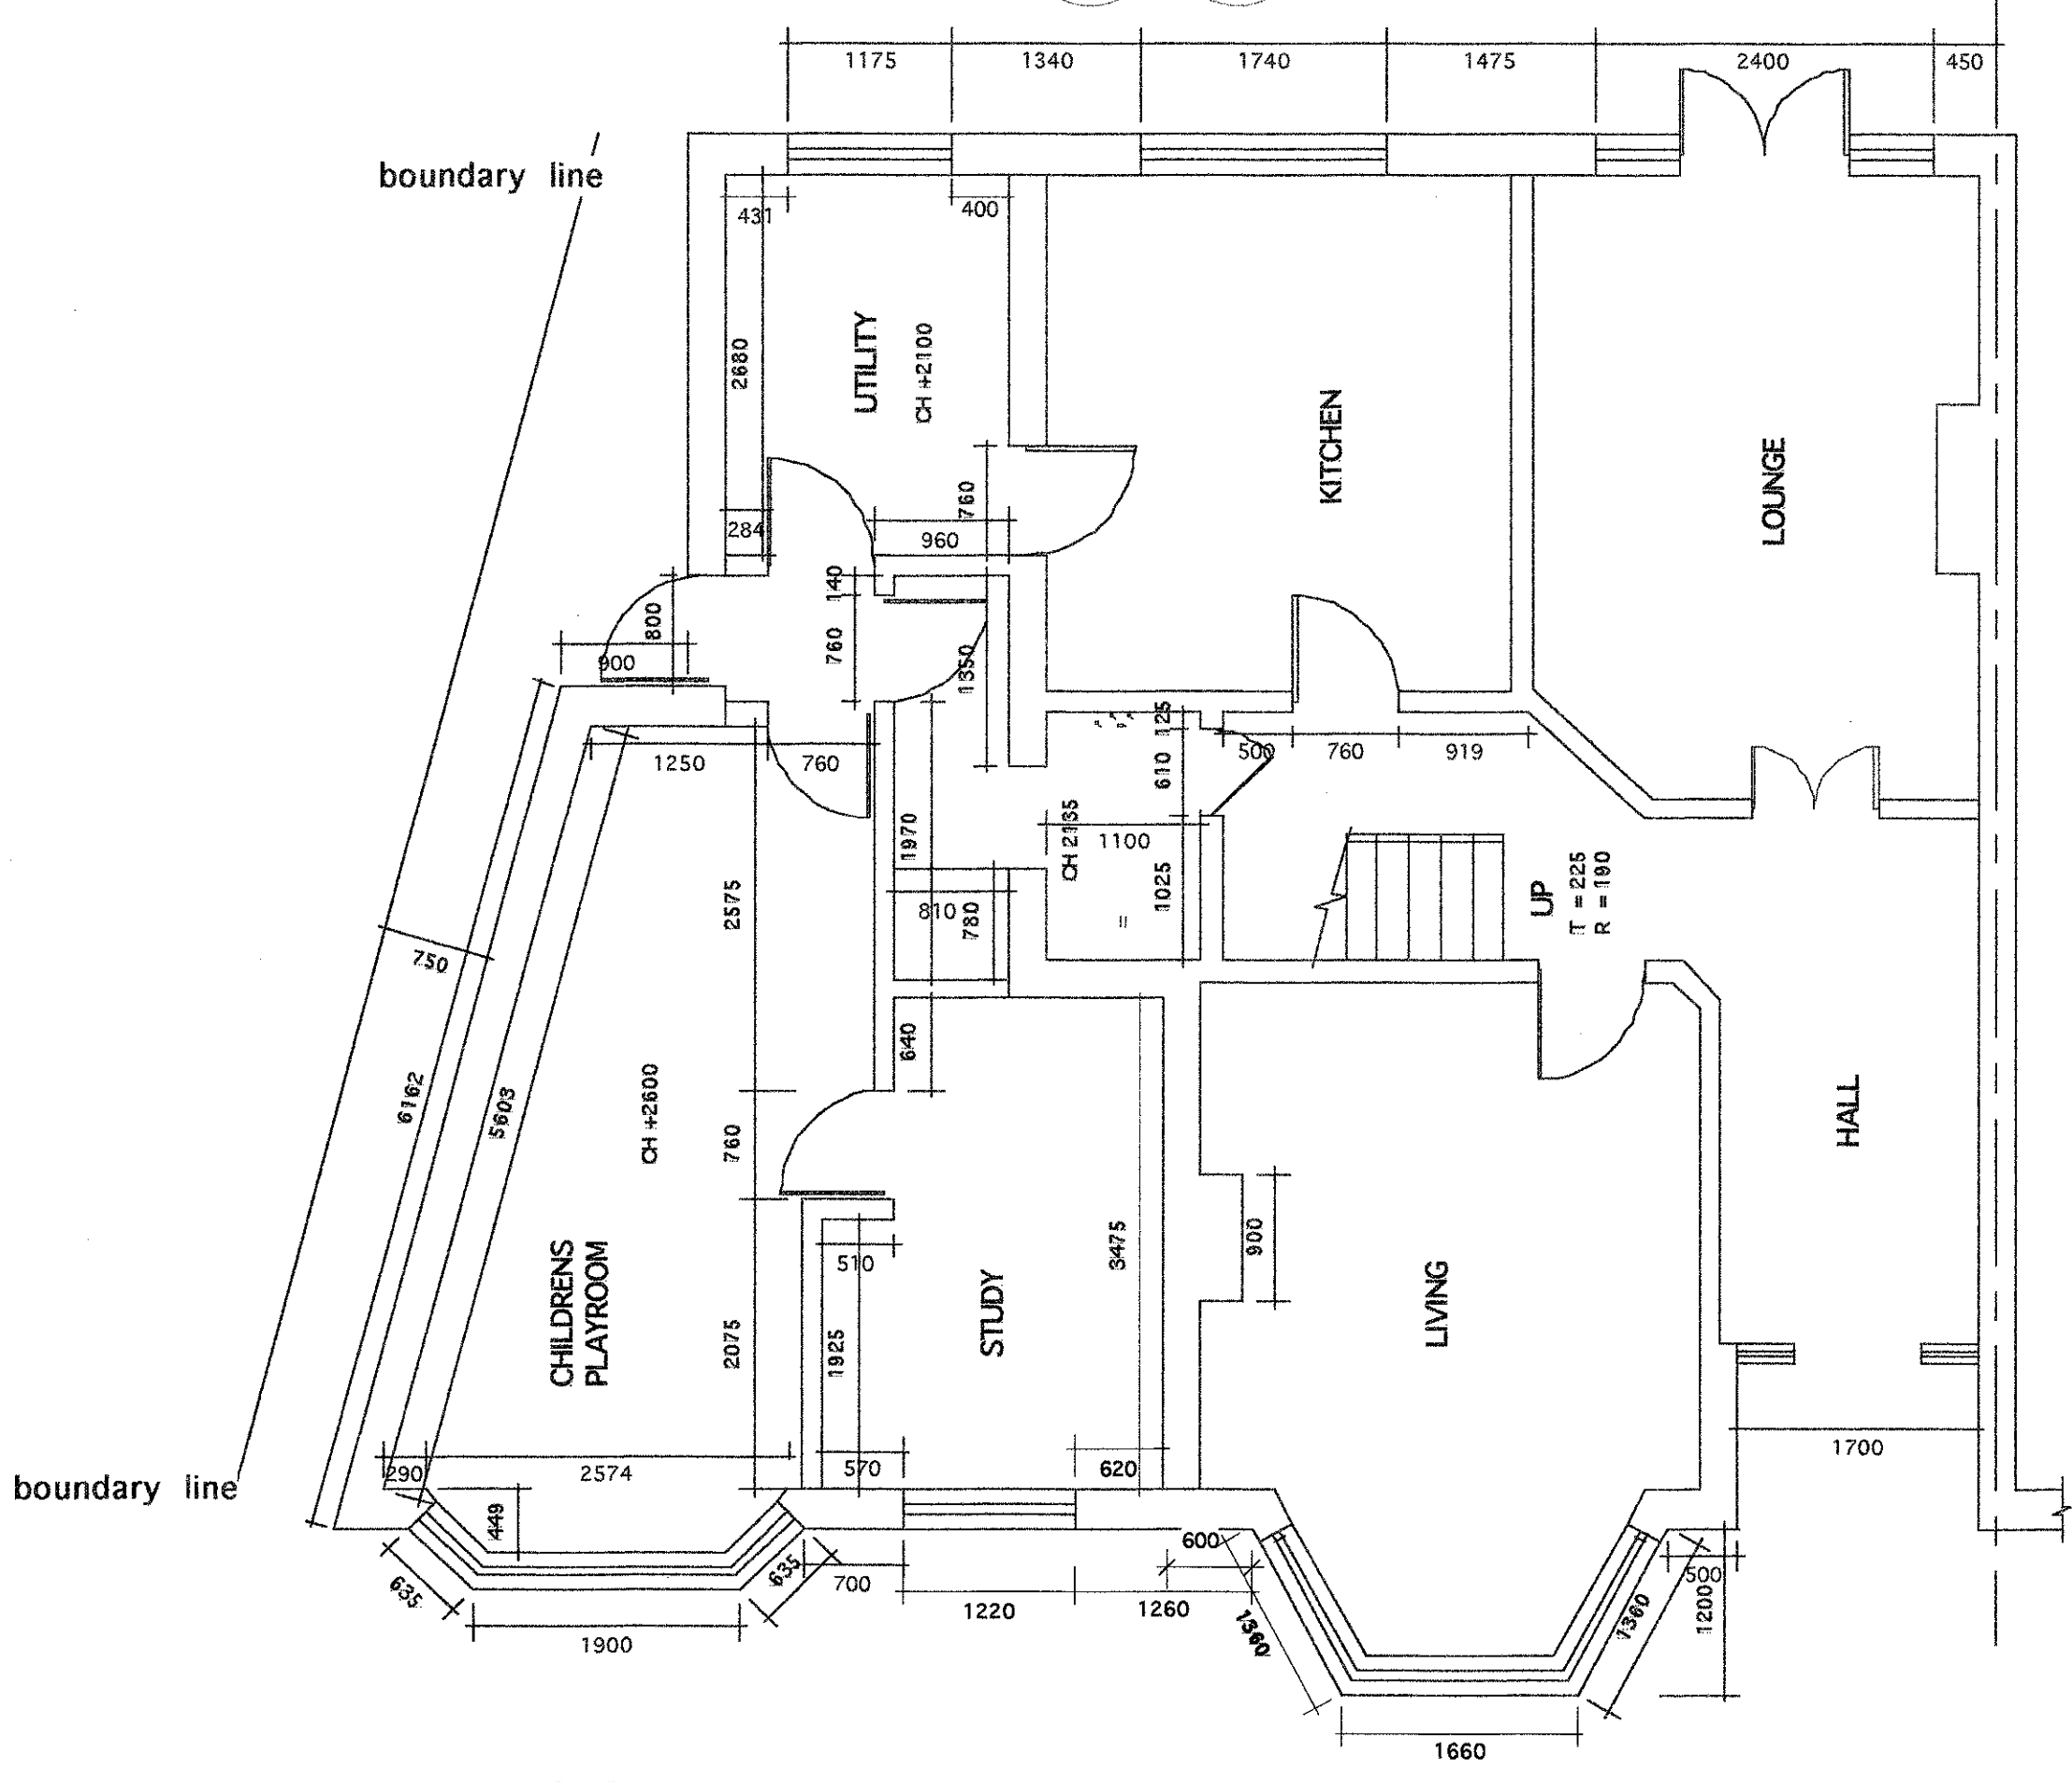

**APPROVED**  
 04/25/04  
 HOT

Received  
 23 Sept 04

**OFFICE COPY**  
 DO NOT REMOVE FROM FILE

A Bay window revised following meeting with LBRUT/ C.Tankard & A.Spyro 21/9/2004

Revisions:

Client: The Usmani Family		
Title: Existing Survey 1 Blanford Avenue Whitton Middlesex TW2 6HS Day Tel 01923 298200		
Scale: 1:50 & 1:1250	Date: July 7 /04	Number: EH 2514/02