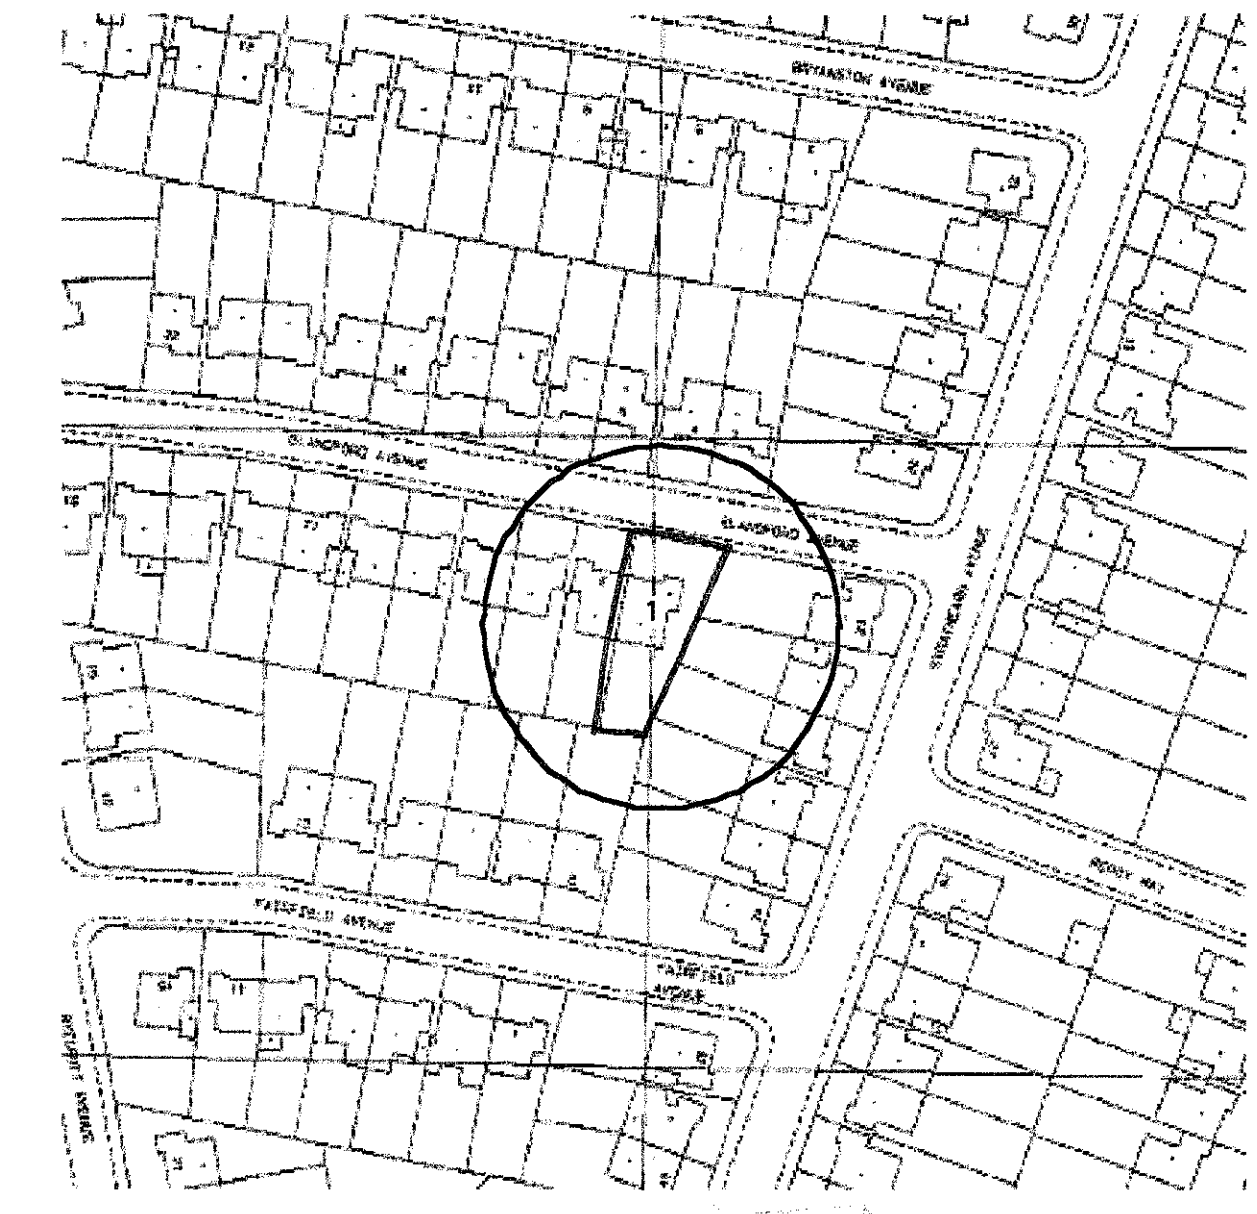

**APPROVED**  
 04/25/04  
 HOT

Received  
 23 Sept 04

**OFFICE COPY**  
 DO NOT REMOVE FROM FILE

A Bay window revised following meeting with LBRUT/ C.Tankard & A.Spyro 21/9/2004

Revisions:

Client: The Usmani Family		
Title: Existing Survey 1 Blanford Avenue Whitton Middlesex TW2 6HS Day Tel 01923 298200		
Scale: 1:50 & 1:1250	Date: July 7 /04	Number: EH 2514/02