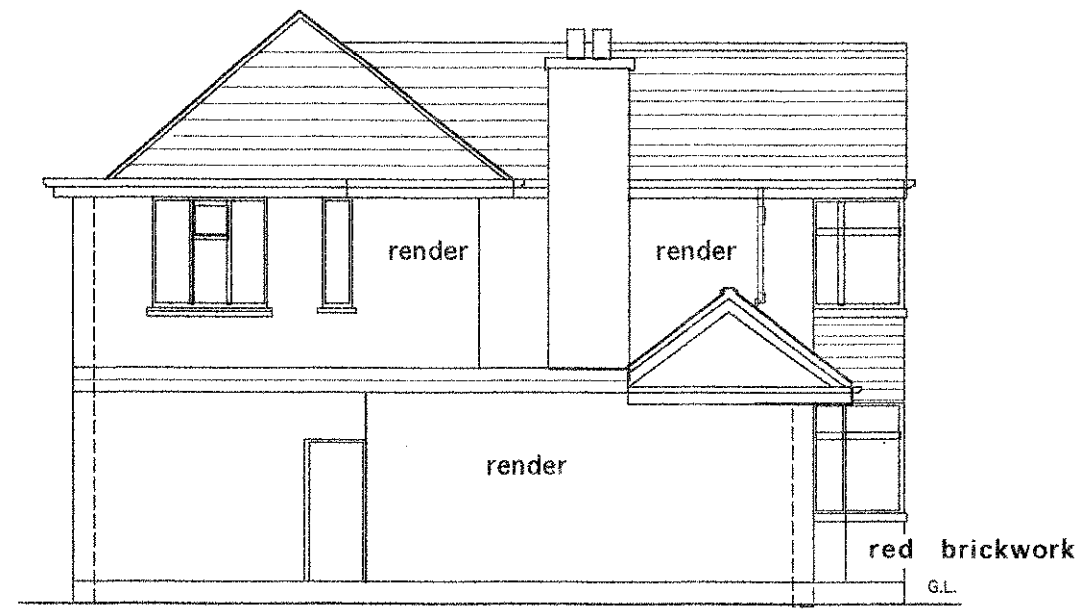

**APPROVED**  
 04/25/04  
 HOT

Received  
 23 Sept 04

**OFFICE COPY**  
 DO NOT REMOVE FROM FILE

A Bay window revised following meeting with LBRUT/ C.Tankard & A.Spyro 21/9/2004

Revisions:

Client: The Usmani Family		
Title: Existing Survey 1 Blanford Avenue Whitton Middlesex TW2 6HS Day Tel 01923 298200		
Scale: 1:50 & 1:1250	Date: July 7 /04	Number: EH 2514/02