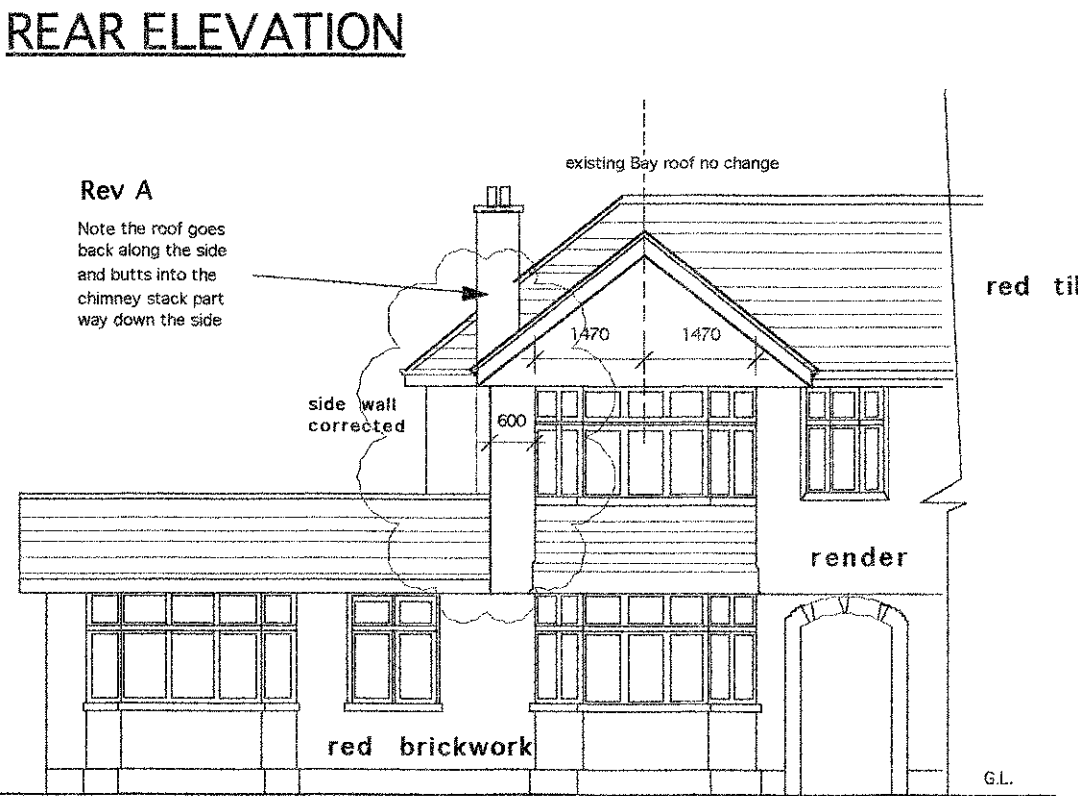

**APPROVED**  
 04/25/04  
 HOT

Received  
 23 Sept 04

**OFFICE COPY**  
 DO NOT REMOVE FROM FILE

A Bay window revised following meeting with LBRUT/ C.Tankard & A.Spyro 21/9/2004

Revisions:

Client: The Usmani Family		
Title: Existing Survey 1 Blanford Avenue Whitton Middlesex TW2 6HS Day Tel 01923 298200		
Scale: 1:50 & 1:1250	Date: July 7 /04	Number: EH 2514/02