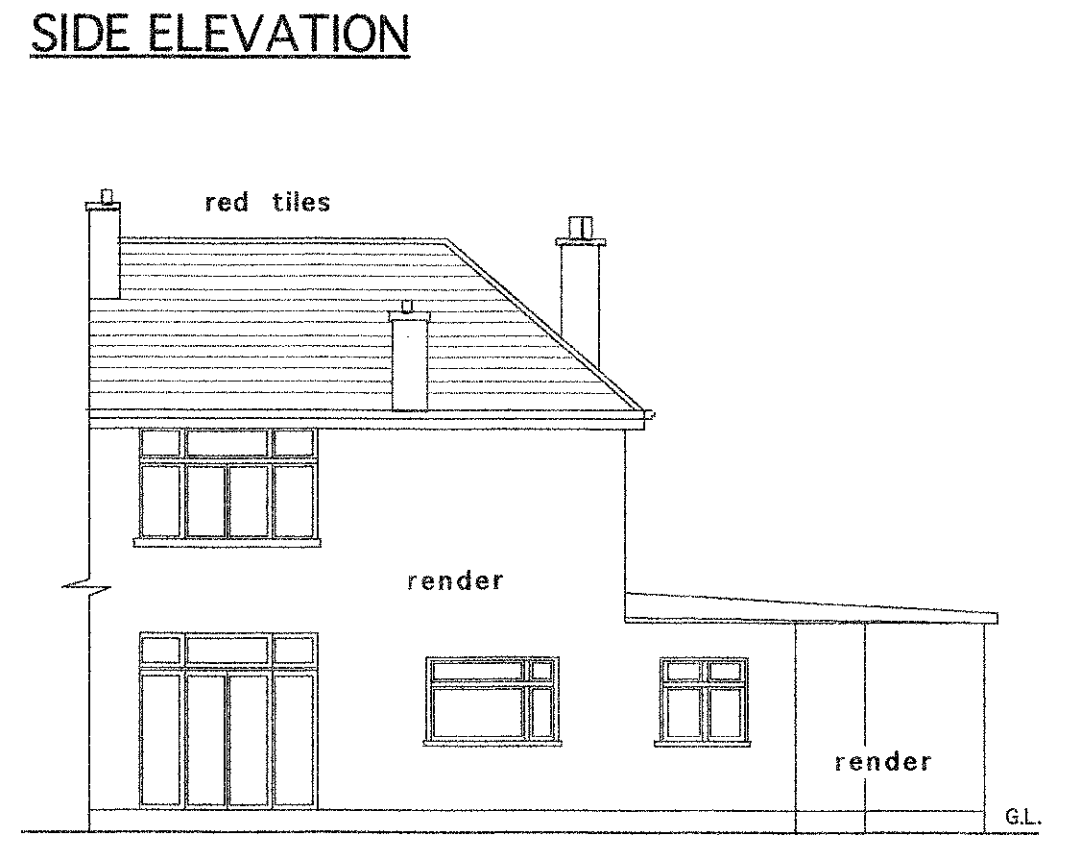

**APPROVED**  
 04/25/04  
 HOT

Received  
 23 Sept 04

**OFFICE COPY**  
 DO NOT REMOVE FROM FILE

A Bay window revised following meeting with LBRUT/ C.Tankard & A.Spyro 21/9/2004

Revisions:

Client: The Usmani Family		
Title: Existing Survey 1 Blanford Avenue Whitton Middlesex TW2 6HS Day Tel 01923 298200		
Scale: 1:50 & 1:1250	Date: July 7 /04	Number: EH 2514/02