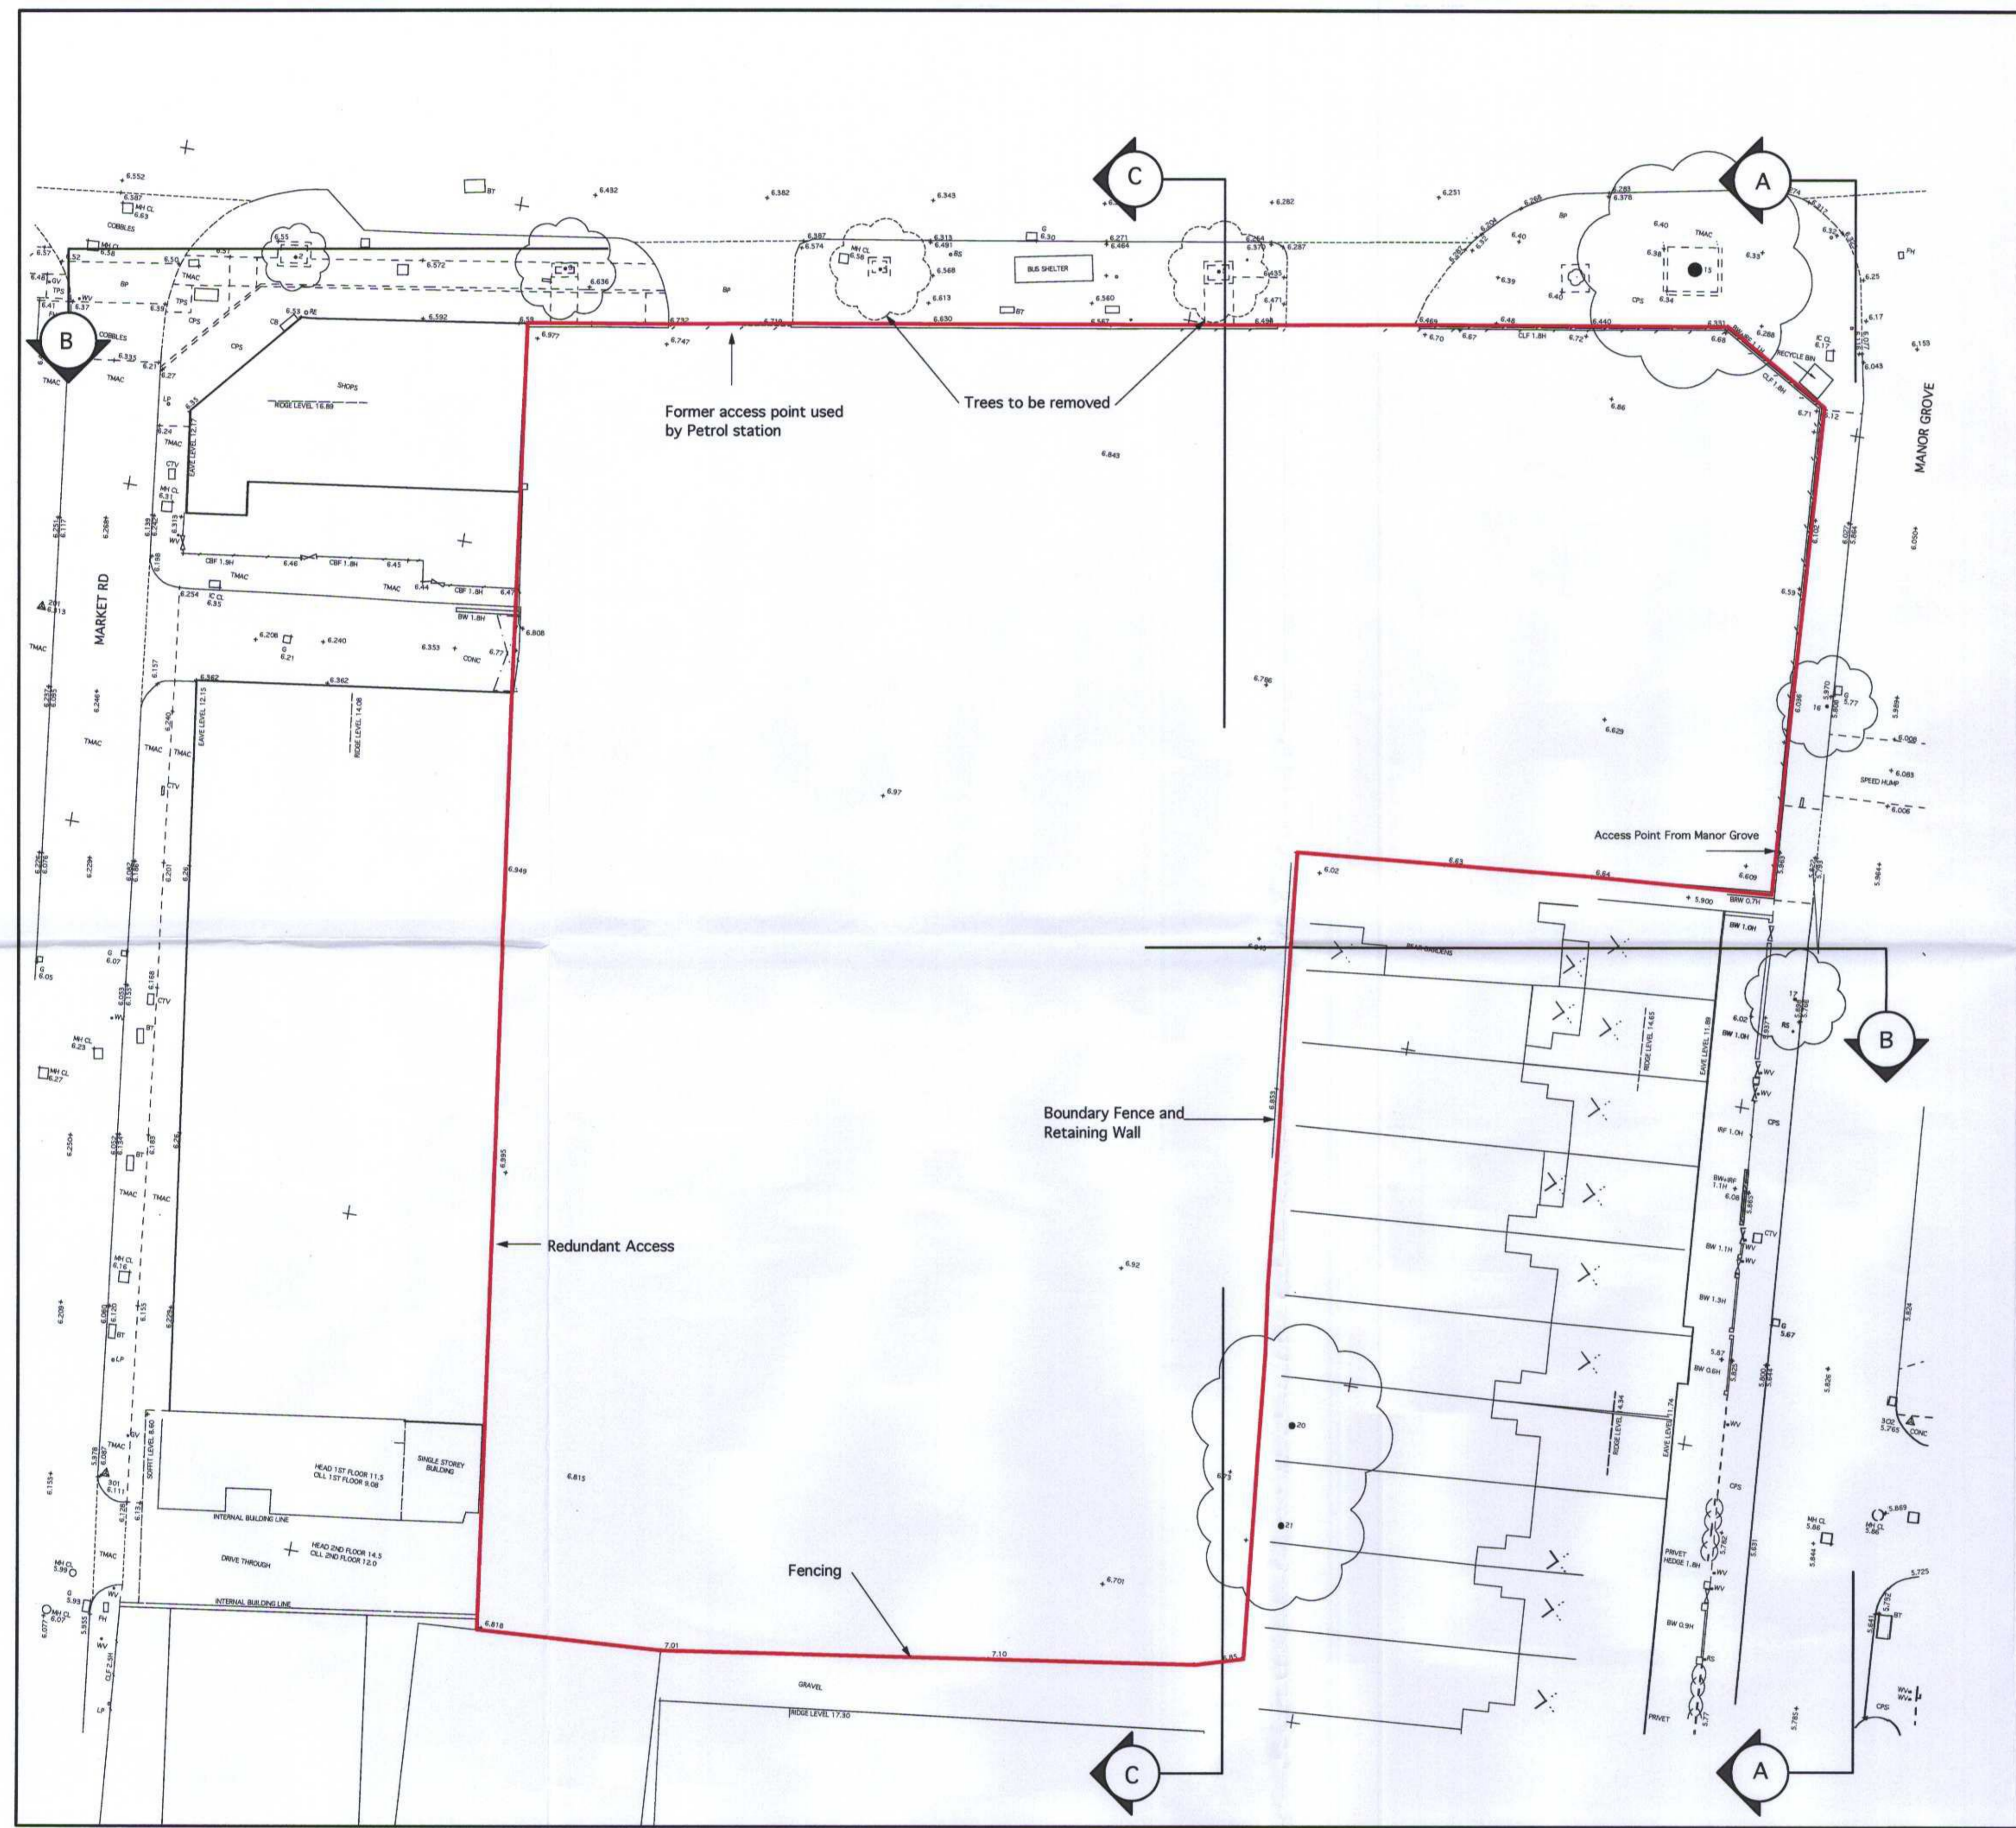

09/2104/FUL

Location Plan
Scale 1:1250

PLANNING
19 AUG 2009

| | | | |
|---|---|---|---------------------------------------|
| <p>YURKY CROSS CHARTERED ARCHITECTS 167 York Way LONDON N7 9LN T 020 7307 0811 F 020 7307 1348 E info@yurkycross.co.uk</p> | <p>PROJECT 293 Lower Richmond Road Surrey TW9 4LY</p> | <p>DRAWING TITLE Existing Plans</p> | <p>DRAWING NUMBER 06914/PL/01</p> |
| | <p>SCALE 1:2000 A1</p> | <p>DATE JULY 09</p> | <p>REVISION</p> |
| | <p>PLANNING</p> | | |

ALL DIMENSIONS TO BE CHECKED ON SITE AND ANY DISCREPANCIES REPORTED IMMEDIATELY. THIS DRAWING MUST NOT BE SCALED.