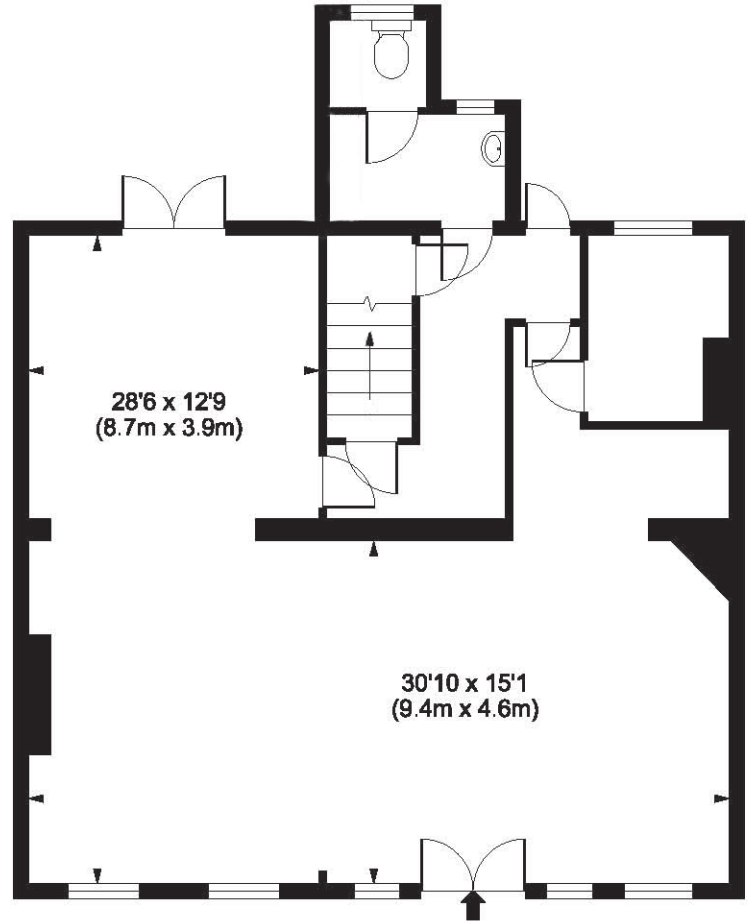

FIRST FLOOR

BASEMENT

GROUND FLOOR

Pub Hampton Wick - CURRENT  
 Gross Internal Area 2938 sq ft 273 sq metres