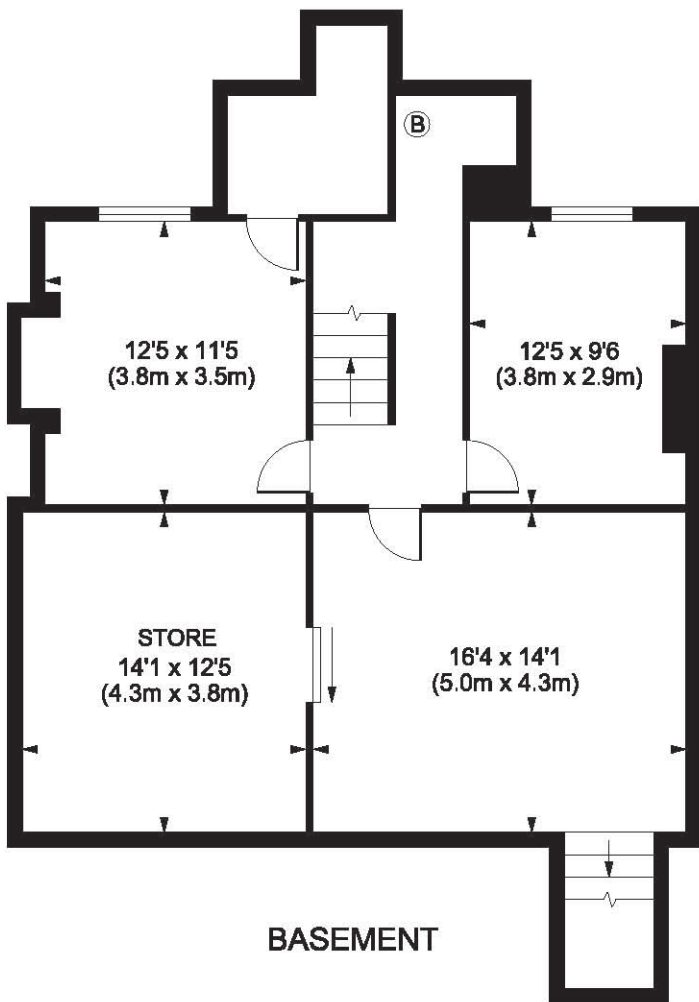

FIRST FLOOR

BASEMENT

GROUND FLOOR

Pub Hampton Wick - CURRENT  
 Gross Internal Area 2938 sq ft 273 sq metres