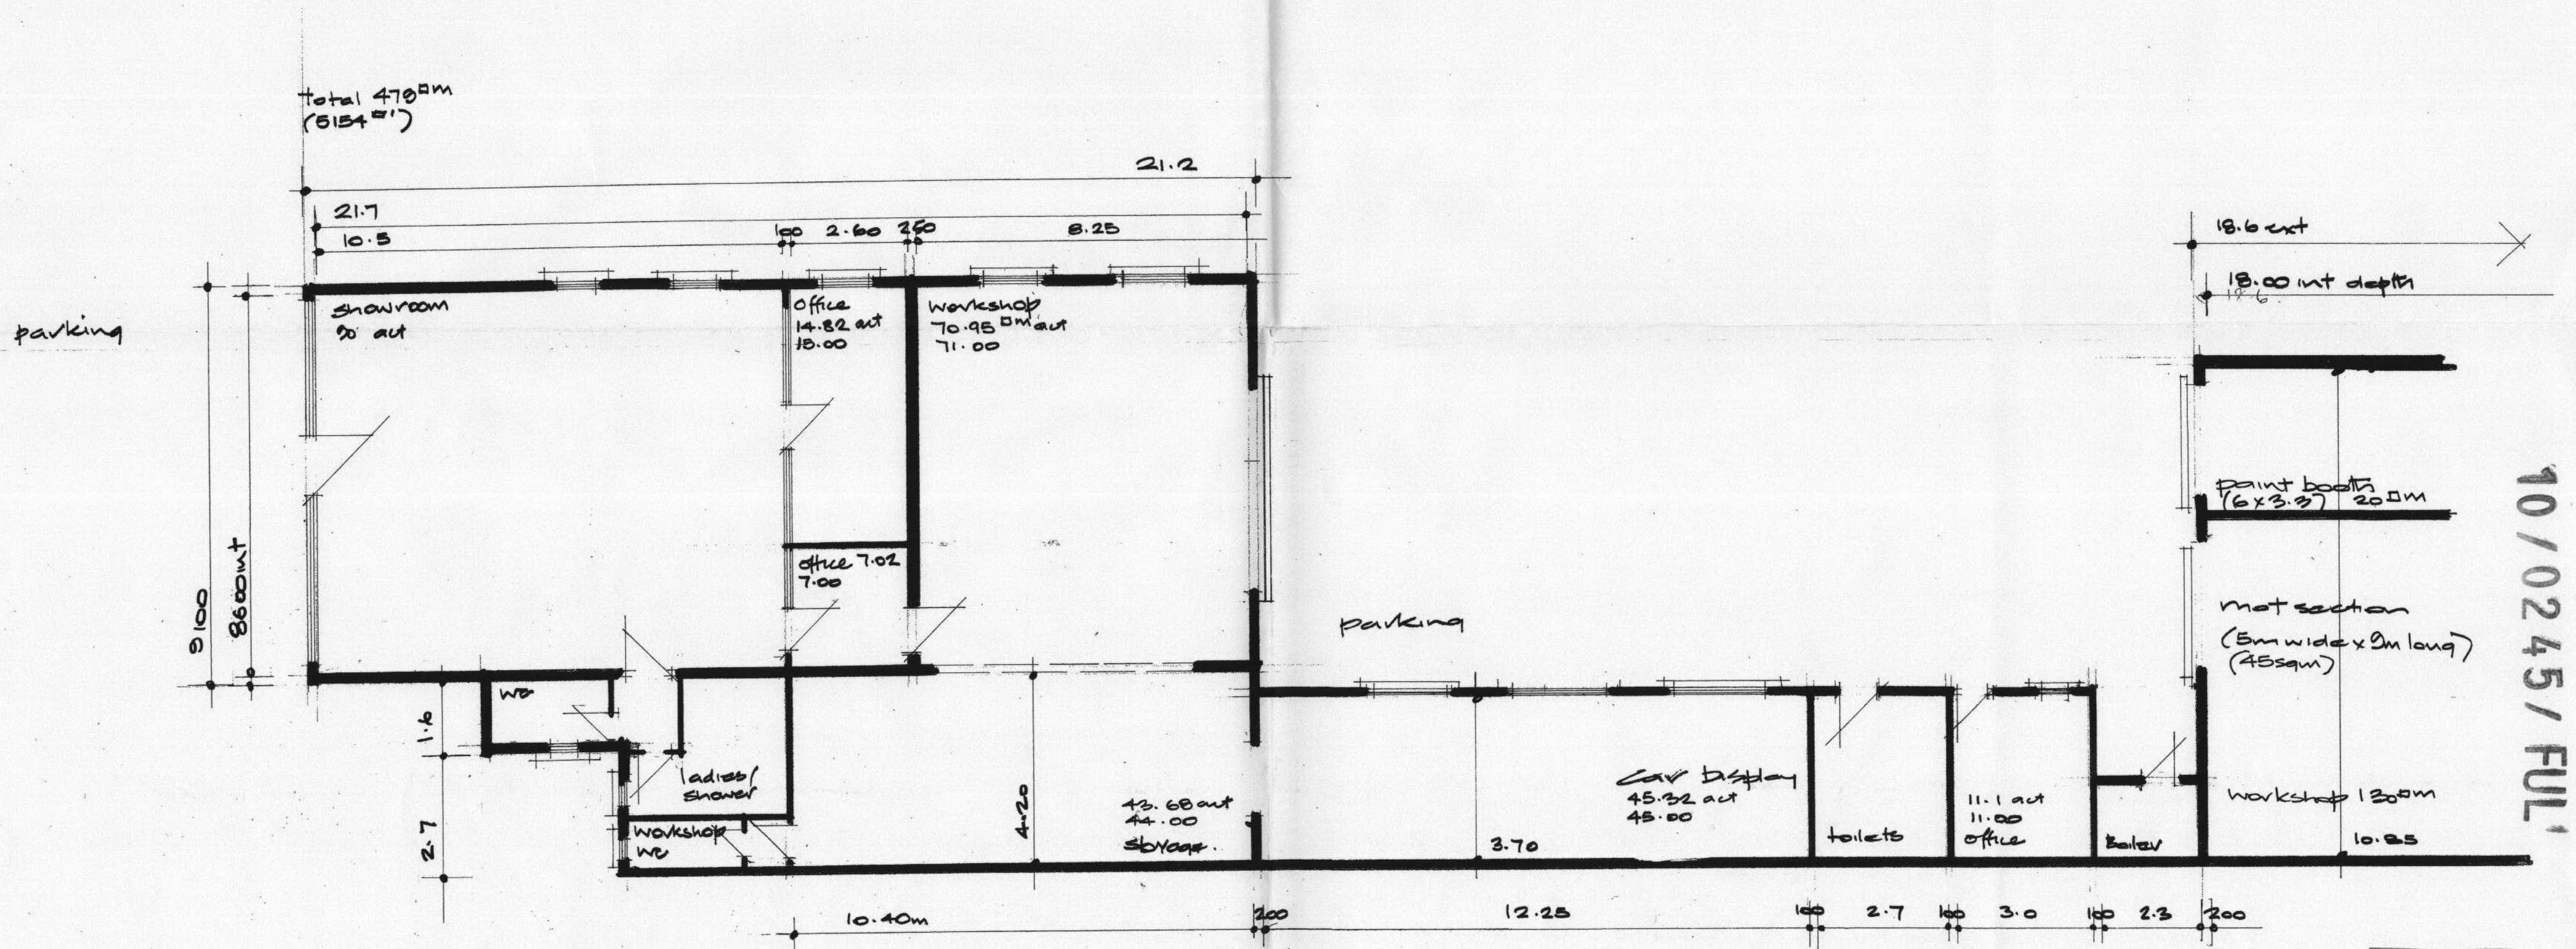

Kevin J Turner Dip U.D. FRICS
Chartered Surveyor, Architecture, Town Planning
4 Little Oaks Close
Shepperton
Surrey
TW17 OGA
01932 568568/07711 056605

Existing Building Plan
Scale 1-100
KJT/Woodlawn/006a