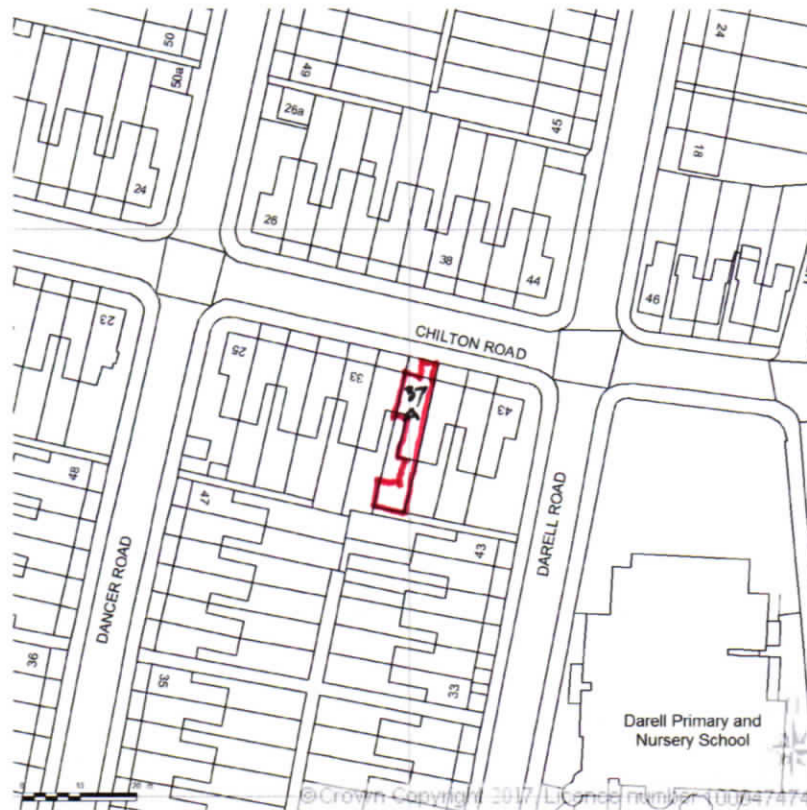

SITE LOCATION PLAN
AREA 2 HA
SCALE 1:1250 on A4
CENTRE COORDINATES: 519201, 175868

37A Chilton Road
Kew
Richmond
TW9 4JD